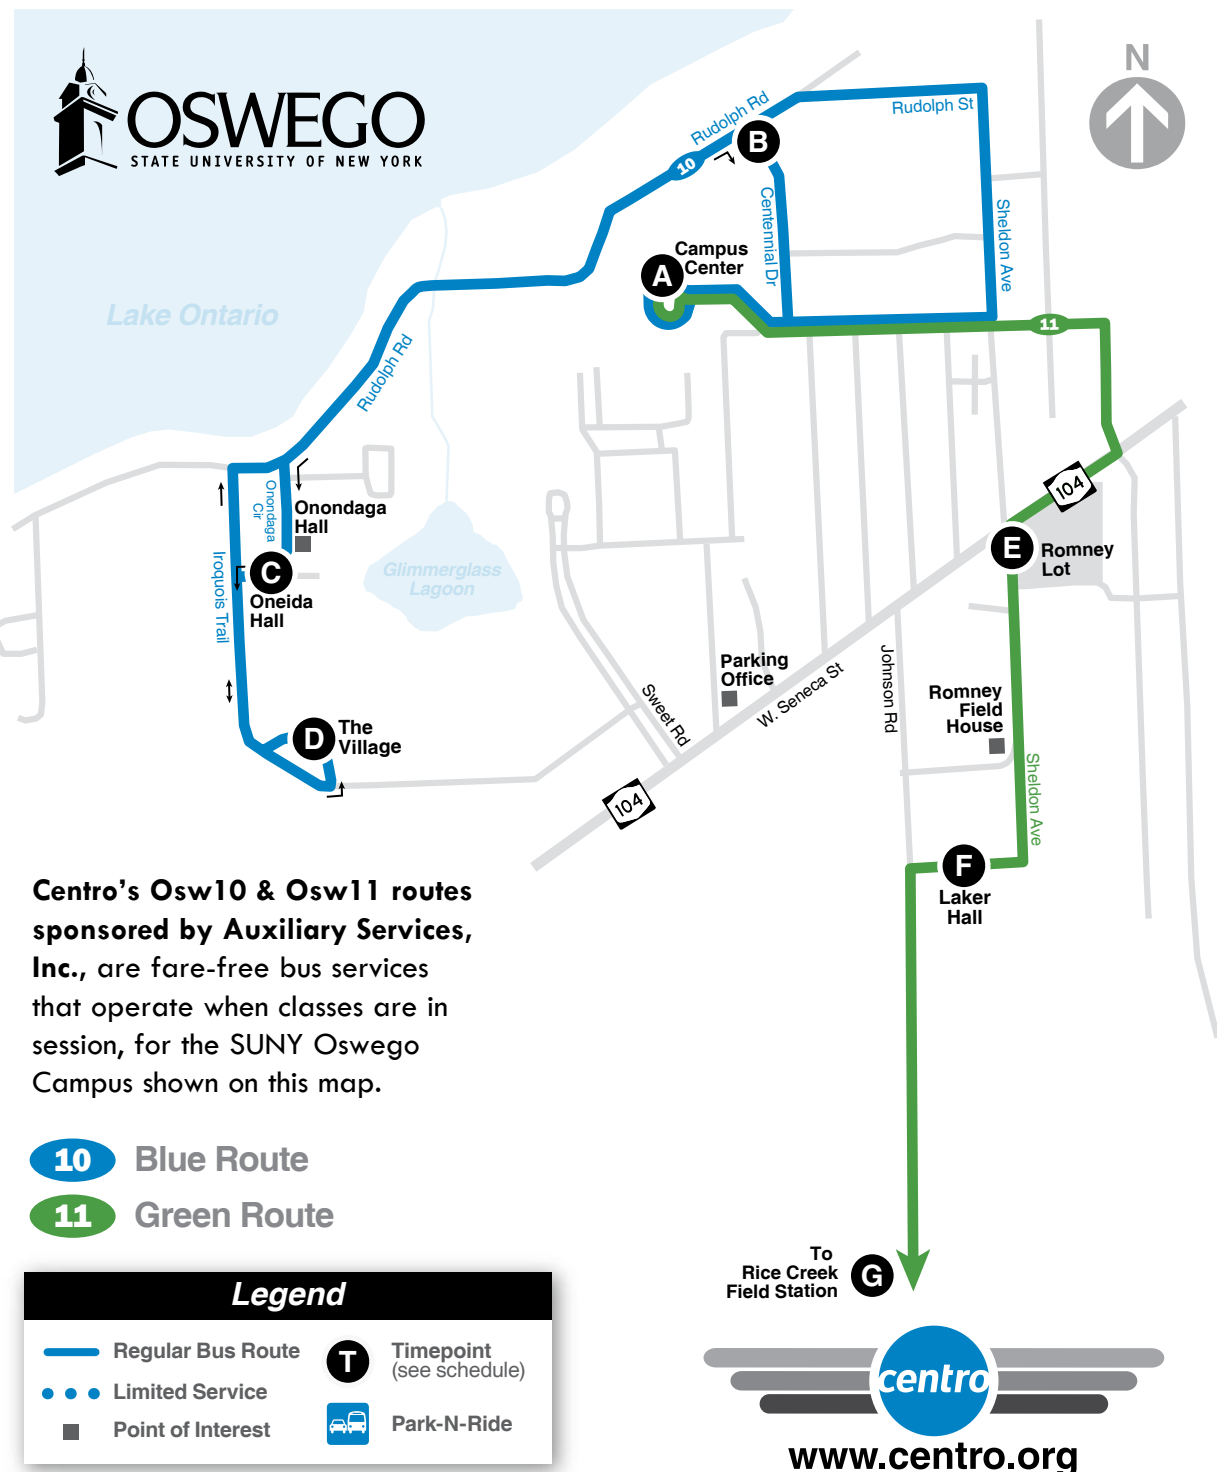

# Route Map

Centro's Osw10 & Osw11 routes sponsored by Auxiliary Services, Inc., are fare-free bus services that operate when classes are in session, for the SUNY Oswego Campus shown on this map.

- 10** Blue Route
- 11** Green Route

**Legend**

- Regular Bus Route
- Limited Service
- Point of Interest
- Timepoint (see schedule)
- Park-N-Ride

## NO SERVICE:

**10 Blue Route**  
9/5, 10/14, 10/15, 11/21-27, 12/11-1/22  
**11 Green Route**  
9/5, 10/14, 11/21-27, 12/11-1/22

[www.centro.org](http://www.centro.org)

## NOTES

1 This trip operates on Friday only.

2 This trip only operates to Laker Hall. It does not service Rice Creek.