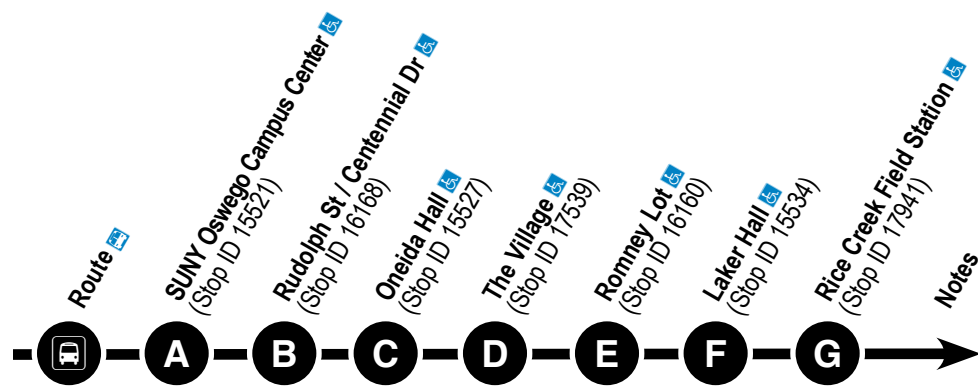

SUNY Oswego

MONDAY – FRIDAY

Route	A	B	C	D	E	F	G	Notes
10	8:00	8:02	8:06	8:10	---	---	---	
10	8:20	8:22	8:26	8:30	---	---	---	
11	8:30	---	---	---	8:33	8:35	8:41	1
10	8:40	8:42	8:46	8:50	---	---	---	
10	9:00	9:02	9:06	9:10	---	---	---	
11	9:00	---	---	---	9:03	9:05	9:11	1
10	9:20	9:22	9:26	9:30	---	---	---	
11	9:30	---	---	---	9:33	9:35	9:41	1
10	9:40	9:42	9:46	9:50	---	---	---	
10	10:00	10:02	10:06	10:10	---	---	---	
11	10:00	---	---	---	10:03	10:05	10:11	1
10	10:20	10:22	10:26	10:30	---	---	---	
11	10:30	---	---	---	10:33	10:35	10:41	1
10	10:40	10:42	10:46	10:50	---	---	---	
10	11:00	11:02	11:06	11:10	---	---	---	
11	11:00	---	---	---	11:03	11:05	11:11	
10	11:20	11:22	11:26	11:30	---	---	---	
11	11:30	---	---	---	11:33	11:35	11:41	
10	11:40	11:42	11:46	11:50	---	---	---	
10	12:00	12:02	12:06	12:10	---	---	---	
11	12:00	---	---	---	12:03	12:05	12:11	
10	12:20	12:22	12:26	12:30	---	---	---	
11	12:30	---	---	---	12:33	12:35	12:41	
10	12:40	12:42	12:46	12:50	---	---	---	
10	1:00	1:02	1:06	1:10	---	---	---	
11	1:00	---	---	---	1:03	1:05	1:11	
10	1:20	1:22	1:26	1:30	---	---	---	
11	1:30	---	---	---	1:33	1:35	1:41	
10	1:40	1:42	1:46	1:50	---	---	---	
10	2:00	2:02	2:06	2:10	---	---	---	
11	2:00	---	---	---	2:03	2:05	2:11	
10	2:20	2:22	2:26	2:30	---	---	---	
11	2:30	---	---	---	2:33	2:35	2:41	
10	2:40	2:42	2:46	2:50	---	---	---	
10	3:00	3:02	3:06	3:10	---	---	---	
11	3:00	---	---	---	3:03	3:05	3:11	
10	3:20	3:22	3:26	3:30	---	---	---	
11	3:30	---	---	---	3:33	3:35	3:41	
10	3:40	3:42	3:46	3:50	---	---	---	
10	4:00	4:02	4:06	4:10	---	---	---	
11	4:00	---	---	---	4:03	4:05	4:11	
10	4:20	4:22	4:26	4:30	---	---	---	
11	4:30	---	---	---	4:33	4:35	4:41	
10	4:40	4:42	4:46	4:50	---	---	---	
10	5:00	5:02	5:06	5:10	---	---	---	
11	5:00	---	---	---	5:03	5:05	5:11	
10	5:20	5:22	5:26	5:30	---	---	---	
11	5:30	---	---	---	5:33	5:35	5:41	
10	5:40	5:42	5:46	5:50	---	---	---	
10	6:00	6:02	6:06	6:10	---	---	---	
11	6:00	---	---	---	6:03	6:05	6:11	
10	6:20	6:22	6:26	6:30	---	---	---	
11	6:30	---	---	---	6:33	6:35	6:41	
10	6:40	6:42	6:46	6:50	---	---	---	
10	7:00	7:02	7:06	7:10	---	---	---	
11	7:00	---	---	---	7:03	7:05	7:11	
10	7:20	7:22	7:26	7:30	---	---	---	
11	7:30	---	---	---	7:33	7:35	7:41	
10	7:40	7:42	7:46	7:50	---	---	---	
10	8:00	8:02	8:06	8:10	---	---	---	
11	8:00	---	---	---	8:03	8:07	---	2
10	8:20	8:22	8:26	8:30	---	---	---	
11	8:20	---	---	---	8:23	8:27	---	2
10	8:40	8:42	8:46	8:50	---	---	---	
11	8:40	---	---	---	8:43	8:47	---	2
10	9:00	9:02	9:06	9:10	---	---	---	
10	9:20	9:22	9:26	9:30	---	---	---	
10	9:40	9:42	9:46	9:50	---	---	---	
10	10:00	10:02	10:06	10:10	---	---	---	
10	10:20	10:22	10:26	10:30	---	---	---	
10	10:40	10:42	10:46	10:50	---	---	---	

NOTES

PM times are in **Bold**.