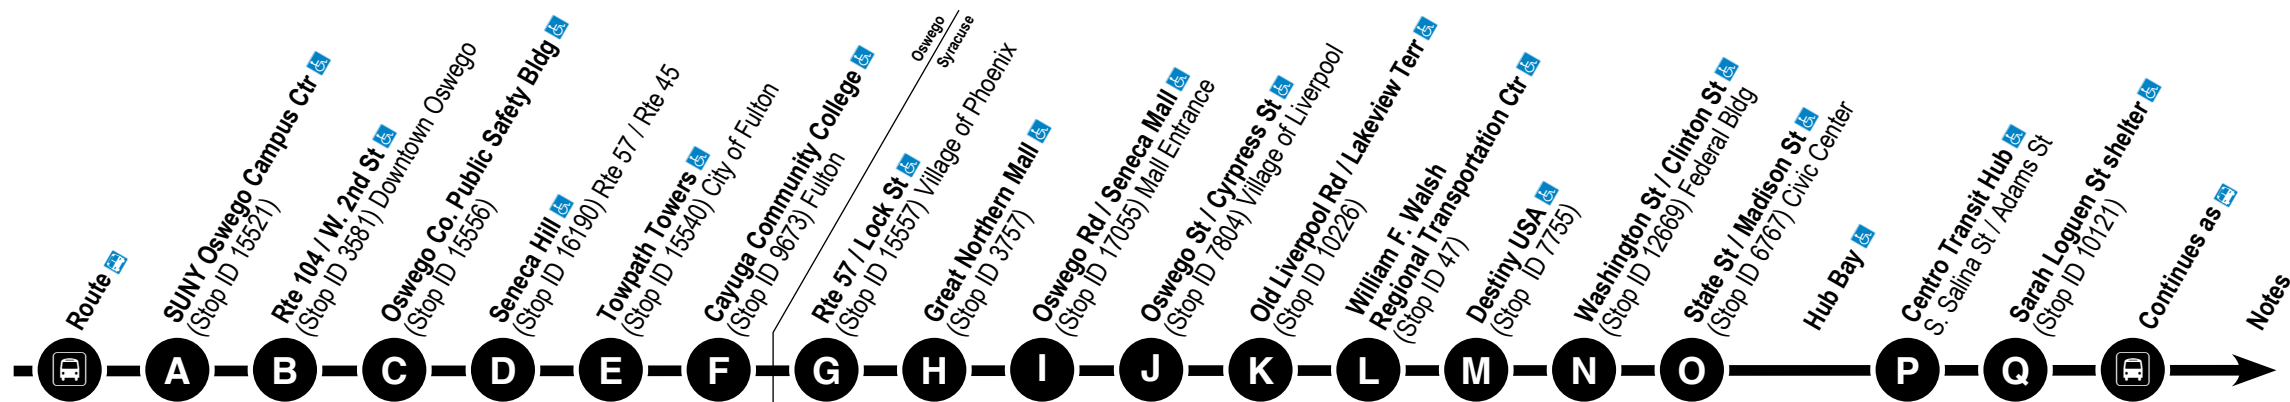

"Ride Passes are a great way to save money and speed up the boarding process."

Route Map

- 246** Oswego - Syracuse
- 246X** Oswego - Syracuse Express
- 346** Oswego - Fulton

www.centro.org

Oswego to Syracuse

Oswego Zone							MONDAY – FRIDAY							Syracuse Zone						
246	----	4:55	----	5:03	5:14	5:21	5:31	----	5:42	5:56	6:02	----	----	6:07	6:10	C21	6:15	----	246	
346	----	6:10	----	----	6:55	----	----	----	----	----	----	----	----	----	----	----	----	----	5B	
246X	----	6:13	----	6:21	6:32	6:39	6:49	----	----	----	----	----	----	7:11	7:14	C21	7:19	7:29	246	
346	----	7:02	----	----	7:38	----	----	----	----	----	----	----	----	----	----	----	----	----	3	
246	----	9:10	9:16	9:24	9:35	9:42	9:52	10:08	10:26	10:41	10:47	10:53	10:58	11:05	11:08	C21	11:13	----	246	
246	11:02	11:10	11:16	11:24	11:35	11:42	11:52	----	12:03	12:17	12:23	12:27	12:32	12:39	12:42	C21	12:47	----	246	
346	----	1:45	1:55	----	2:50	----	----	----	----	----	----	----	----	----	----	----	----	----	5B	
246X	2:58	3:06	----	3:14	3:25	3:32	3:42	----	----	----	----	4:12	4:17	4:24	4:27	C21	4:32	----	246	
246X	4:38	4:46	----	4:54	5:05	5:12	5:22	----	----	----	----	5:52	5:57	6:04	6:07	C21	6:12	----	246	

HOLIDAY

No service on: **New Year's Day** (observed), **Memorial Day**, **4th of July** (observed), **Labor Day**, **Thanksgiving**, or **Christmas** (observed).

- NOTES**
- PM times are in **Bold**.
- 1 This trip operates an express route on the Route 31 corridor, I-481 and I-81 to/from Syracuse.
 - 2 This trip travels from Oswego to Fulton Commons via: NY 481 S, Right on Oneida St, Left on W. 1st St, Right on Phillips St, and Right on Broadway.
 - 3 This trip travels from Oswego to Fulton Walmart via: NY 481 S, Right on Oneida St, Left on W. 1st St, Right on Phillips St, and Right on Broadway.
 - 4 This trip travels to Oswego Industries.
 - 7 This trip continues to Cayuga Community College.