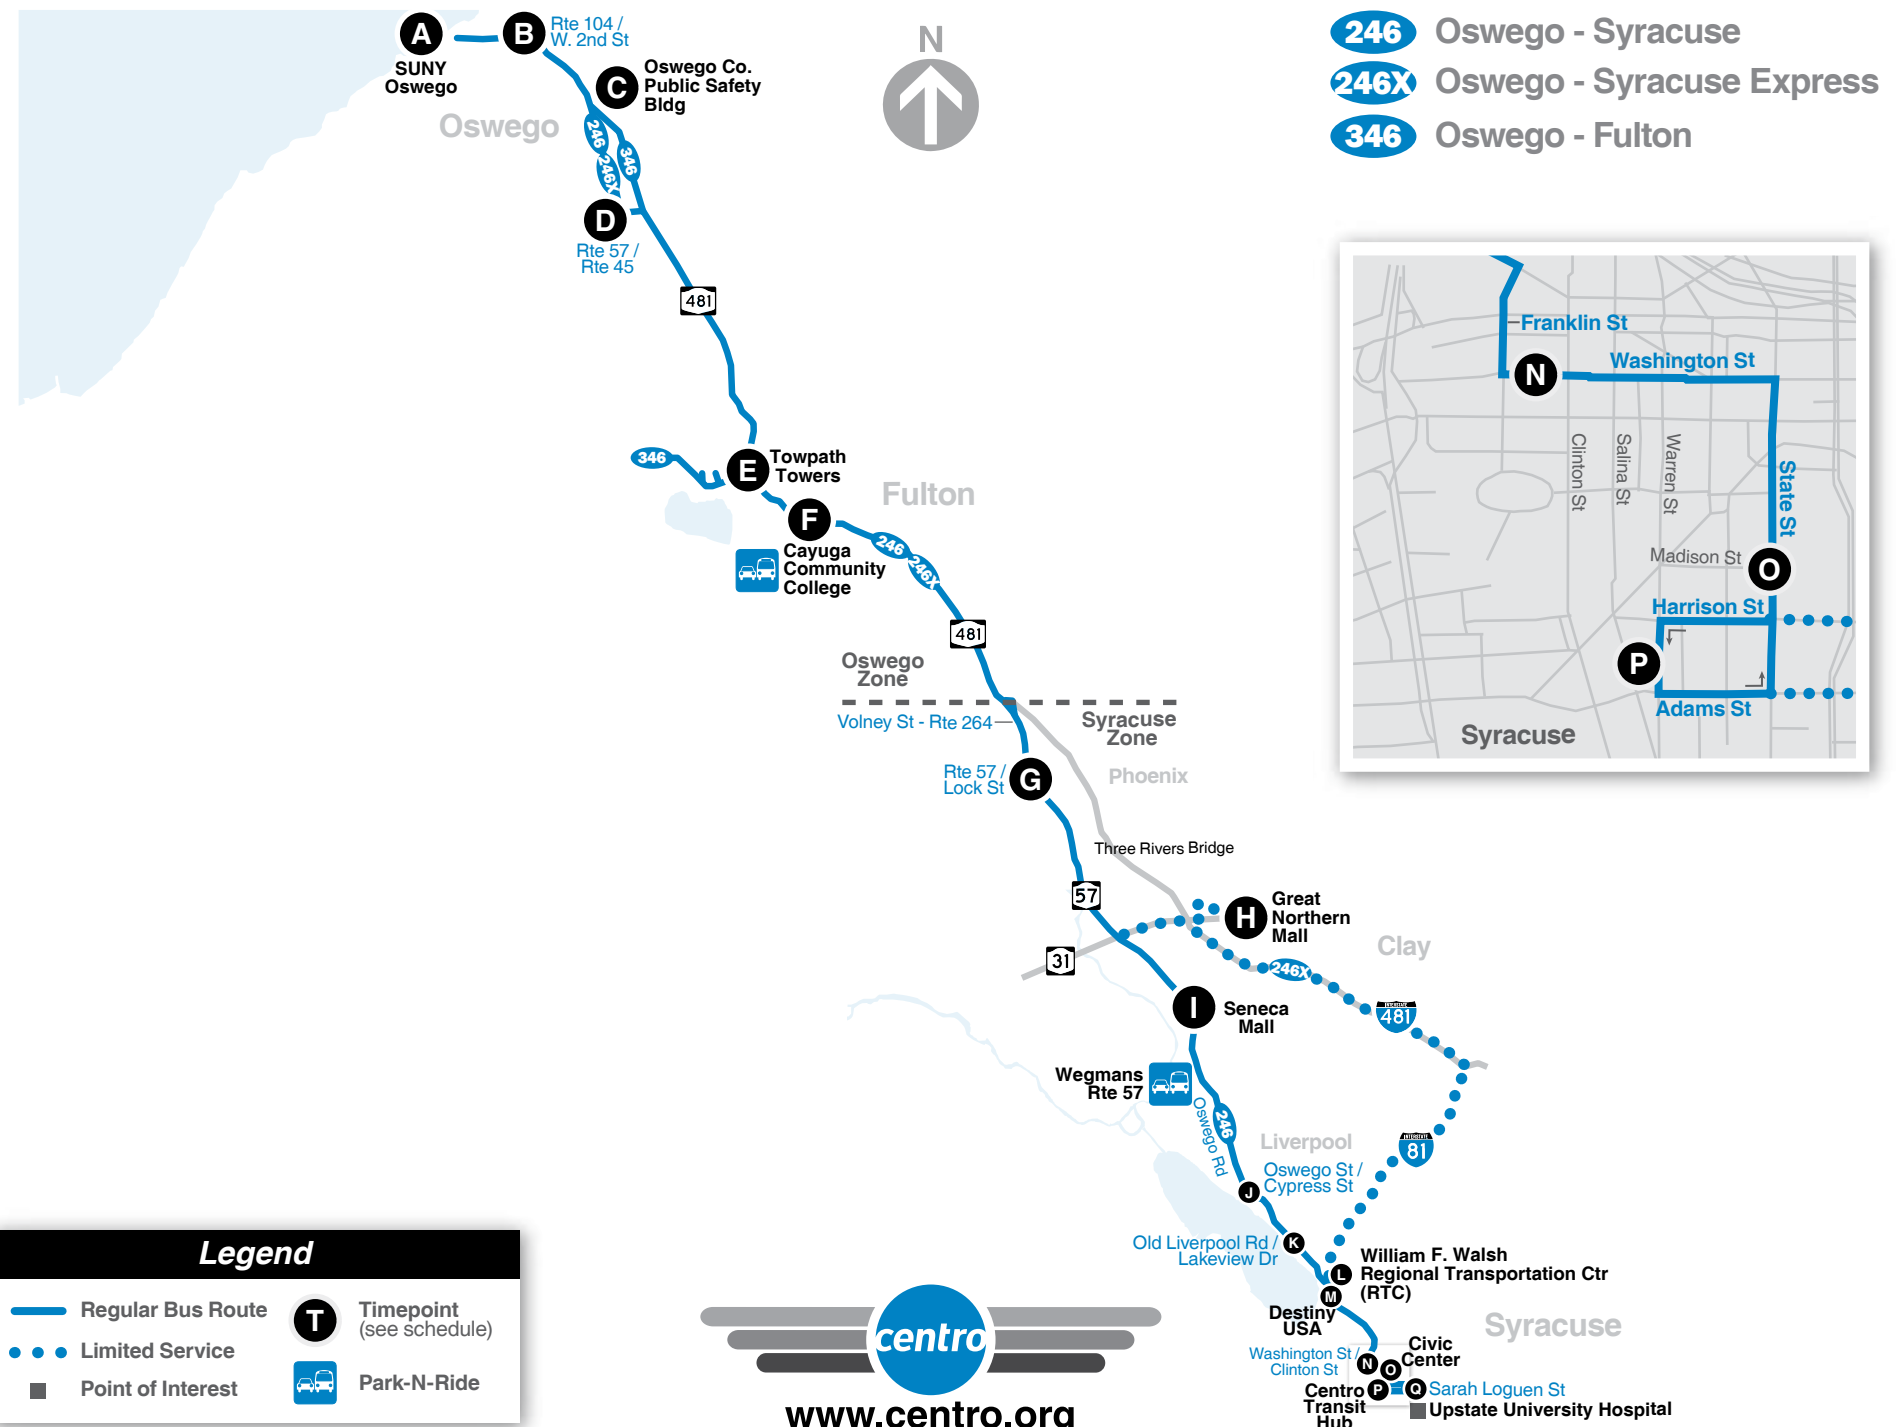

#GoCentroBus

Effective:
March 7, 2022

Osw46

Oswego Syracuse

Also Serving:

- City of Fulton
- Village of Phoenix
- Village of Liverpool
- Destiny USA
- William F. Walsh Regional Transportation Center

www.centro.org

"Ride Passes are a great way to save money and speed up the boarding process."

Route Map

- 246** Oswego - Syracuse
- 246X** Oswego - Syracuse Express
- 346** Oswego - Fulton

www.centro.org

Oswego to Syracuse

HOLIDAY

No service on: **New Year's Day** (observed), **Memorial Day**, **4th of July** (observed), **Labor Day**, **Thanksgiving**, or **Christmas** (observed).

- NOTES**
- PM times are in **Bold**.
- 1 This trip operates an express route on the Route 31 corridor, I-481 and I-81 to/from Syracuse.
 - 2 This trip travels from Oswego to Fulton Commons via: NY 481 S, Right on Oneida St, Left on W. 1st St, Right on Phillips St, and Right on Broadway.
 - 3 This trip travels from Oswego to Fulton Walmart via: NY 481 S, Right on Oneida St, Left on W. 1st St, Right on Phillips St, and Right on Broadway.
 - 4 This trip travels to Oswego Industries.
 - 7 This trip continues to Cayuga Community College.

HOLIDAY

No service on: **New Year's Day** (observed), **Memorial Day**, **4th of July** (observed), **Labor Day**, **Thanksgiving**, or **Christmas** (observed).

- NOTES**
- PM times are in **Bold**.
- 1 This trip operates an express route on the Route 31 corridor, I-481 and I-81 to/from Syracuse.
 - 5 This trip operates from Towpath Towers in Fulton to Oswego via NY 481.
 - 6 This trip departs from the bus stop across the street from Towpath Towers on W 1st St in Fulton. The Stop ID for this stop is 15540.