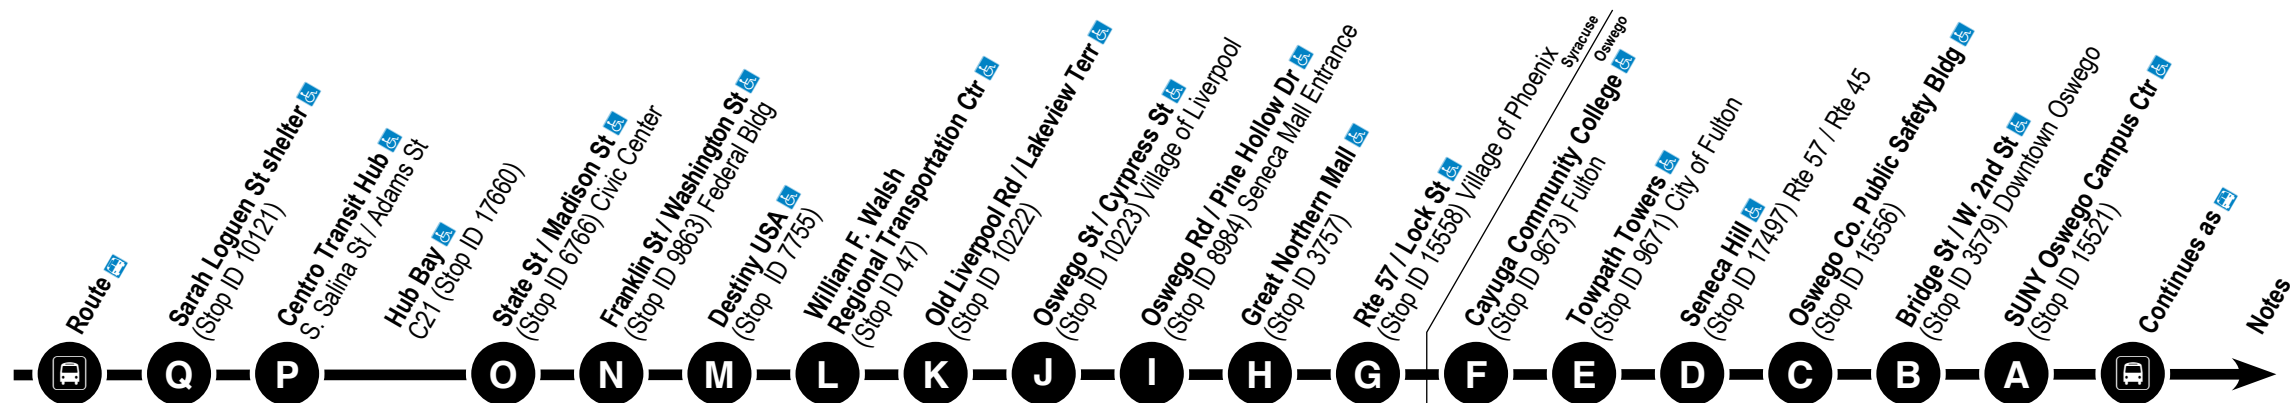

Syracuse to Oswego

Syracuse Zone							MONDAY – FRIDAY							Oswego Zone						
246X	----	6:23	C21	6:25	6:28	----	6:37	----	----	----	----	7:07	7:17	7:24	7:35	----	7:43	7:51	----	
246X	7:37	7:42	C21	7:44	7:47	7:56	8:02	----	----	----	----	8:32	8:42	8:49	9:00	----	9:08	9:16	----	
246	----	11:20	C21	11:22	11:25	11:34	11:40	11:45	11:50	12:03	----	12:18	12:28	12:35	12:46	12:52	1:00	1:08	----	
246	----	12:55	C21	12:57	1:00	1:09	1:15	1:20	1:25	1:38	1:58	2:14	2:24	2:31	2:42	2:48	2:56	3:04	----	
346	----	----	C21	----	----	----	----	----	----	----	----	----	----	2:50	----	3:00	3:15	----	5	
246X	----	4:40	C21	4:42	4:45	----	4:54	----	----	----	----	5:24	5:34	5:41	5:52	----	6:00	6:08	----	
346	----	----	C21	----	----	----	----	----	----	----	----	----	----	6:05	----	----	6:30	----	5 6	
246	----	6:25	C21	6:27	6:30	6:39	6:45	6:50	6:55	7:08	7:28	7:44	7:54	8:01	8:12	----	8:20	8:28	----	

SATURDAY / SUNDAY																			
246	10:18	10:25	C21	10:27	10:30	10:39	10:50	10:55	11:00	11:13	11:33	11:49	12:01	12:08	12:19	----	12:27	12:35	----
246	12:58	1:05	C21	1:07	1:10	1:19	1:30	1:35	1:40	1:53	2:13	2:29	2:41	2:48	2:59	----	3:07	3:15	----
246	6:18	6:25	C21	6:27	6:30	6:39	6:50	6:55	7:00	7:13	7:33	7:49	8:01	8:08	8:19	----	8:27	8:35	----

HOLIDAY

No service on: **New Year's Day** (observed), **Memorial Day**, **4th of July** (observed), **Labor Day**, **Thanksgiving**, or **Christmas** (observed).

1. **NOTES**
2. PM times are in **Bold**.
3. 1 This trip operates an express route on the Route 31 corridor, I-481 and I-81 to/from Syracuse.
   - 5 This trip operates from Towpath Towers in Fulton to Oswego via NY 481.
   - 6 This trip departs from the bus stop across the street from Towpath Towers on W 1st St in Fulton. The Stop ID for this stop is 15540.